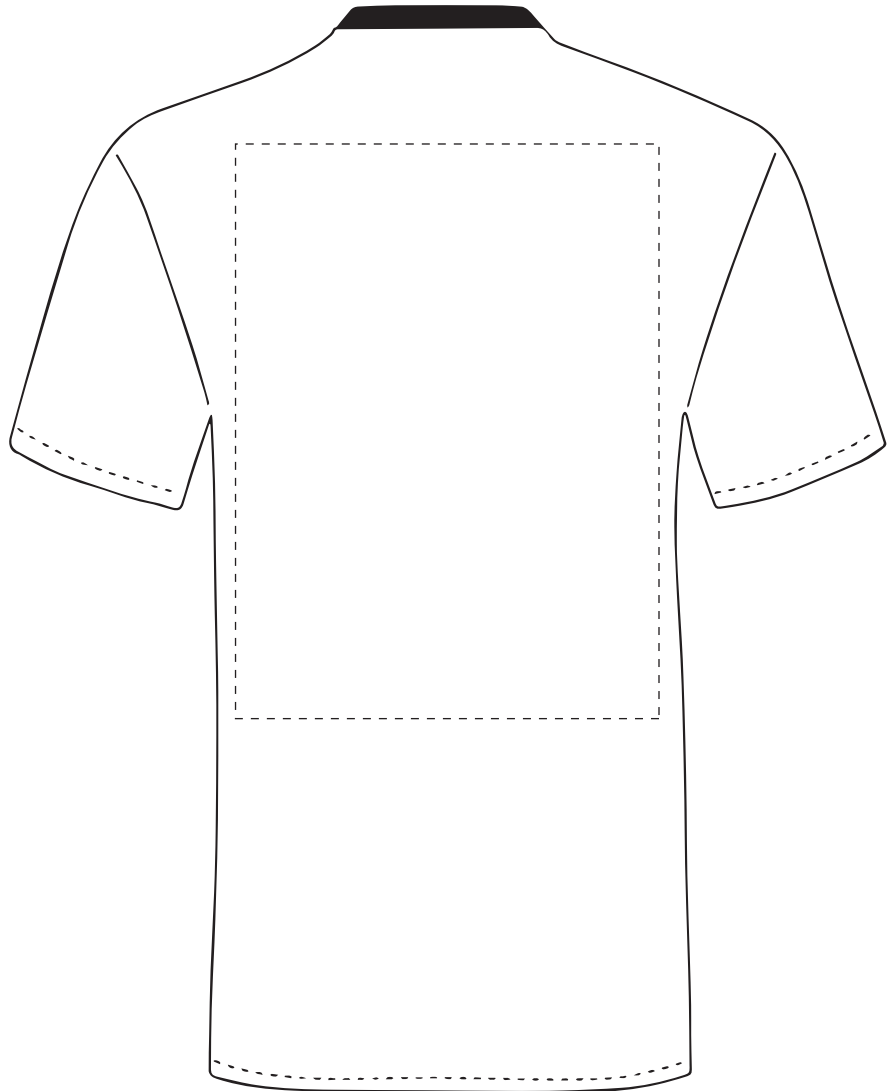

Your Ref:
Our Ref:

Quantity:
Version: 1

Product Code: TF0002
Product Colour: White

PRINTING CONCERNS: PRINT MAY DISCOLOUR

PRODUCT INFO: DUE TO THE NATURE OF THE PRODUCT THE PRINT POSITION MAY VARY BY 2 - 3 MM

PANTONE REFERENCE(S)

The dashed line is to demonstrate print area and will not appear on your printed item

- Colour 1
- Colour 1
- Colour 1
- Colour 1

ARTWORK SCALE 20%