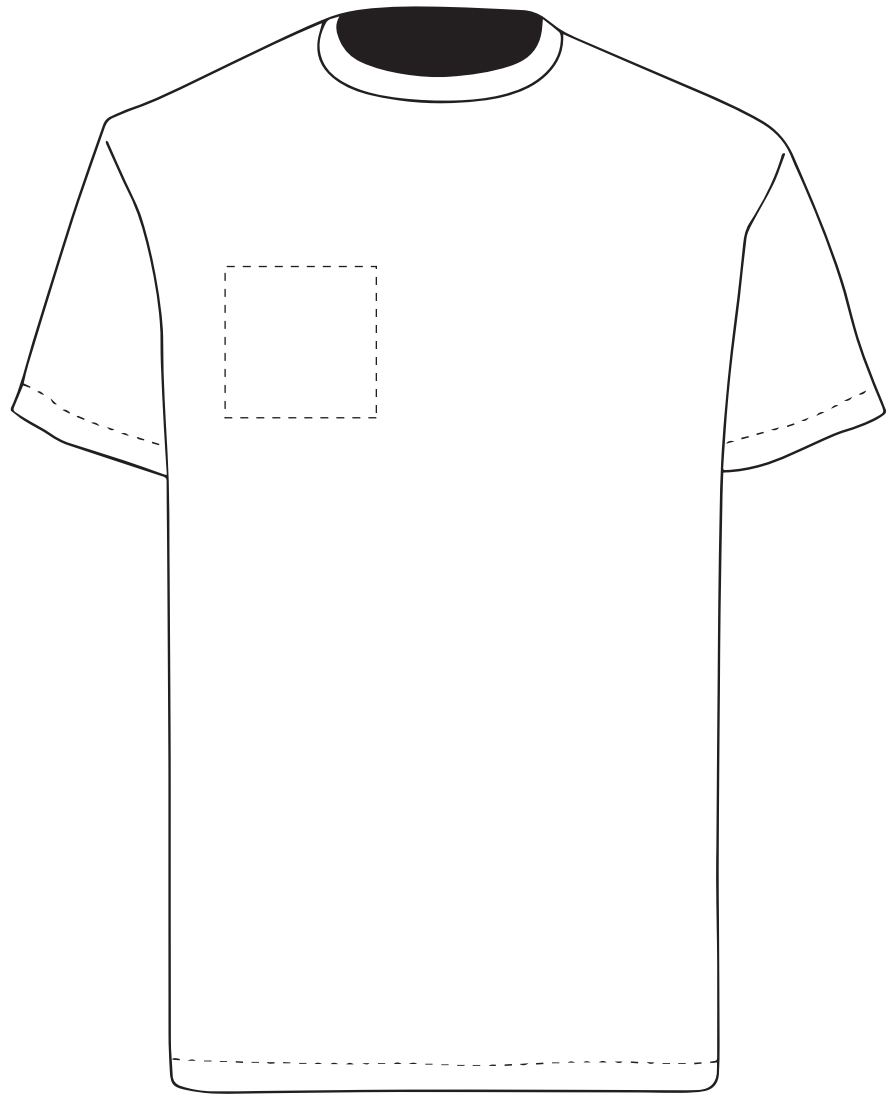

Your Ref:
Our Ref:

Quantity:
Version: 1

Product Code: TF0002
Product Colour: White

PRINTING CONCERNS: PRINT MAY DISCOLOUR

PRODUCT INFO: DUE TO THE NATURE OF THE PRODUCT THE PRINT POSITION MAY VARY BY 2 - 3 MM

PANTONE REFERENCE(S)

The dashed line is to demonstrate print area and will not appear on your printed item

- Colour 1
- Colour 1
- Colour 1
- Colour 1

ARTWORK SCALE 20%