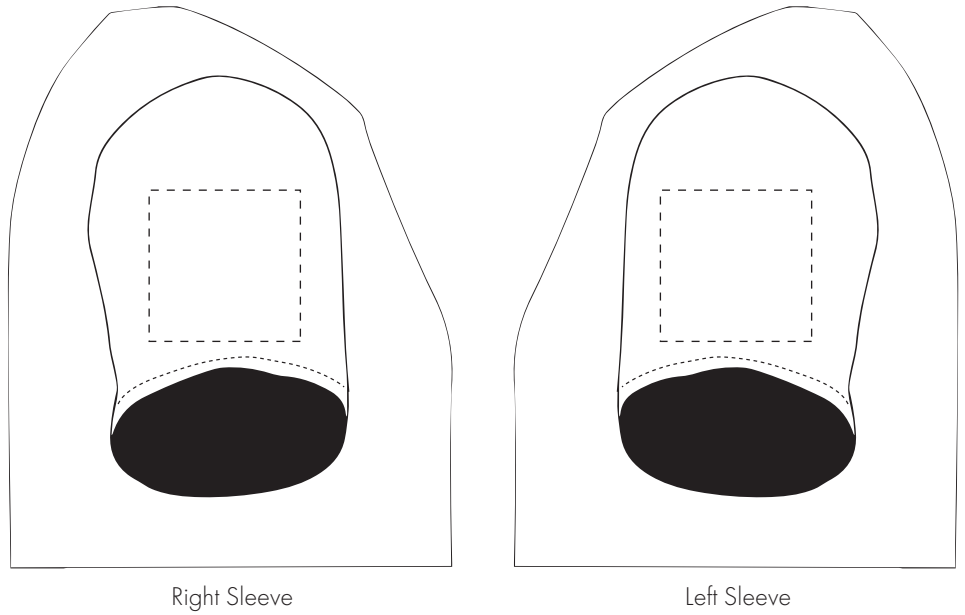

Your Ref:
Our Ref:

Quantity:
Version: 1

Product Code: TF0002
Product Colour: White

PRINTING CONCERNS: PRINT MAY DISCOLOUR

PRODUCT INFO: DUE TO THE NATURE OF THE PRODUCT THE PRINT POSITION MAY VARY BY 2 - 3 MM

PANTONE REFERENCE(S)

The dashed line is to demonstrate print area and will not appear on your printed item

- Colour 1
- Colour 1
- Colour 1
- Colour 1

ARTWORK SCALE 25%