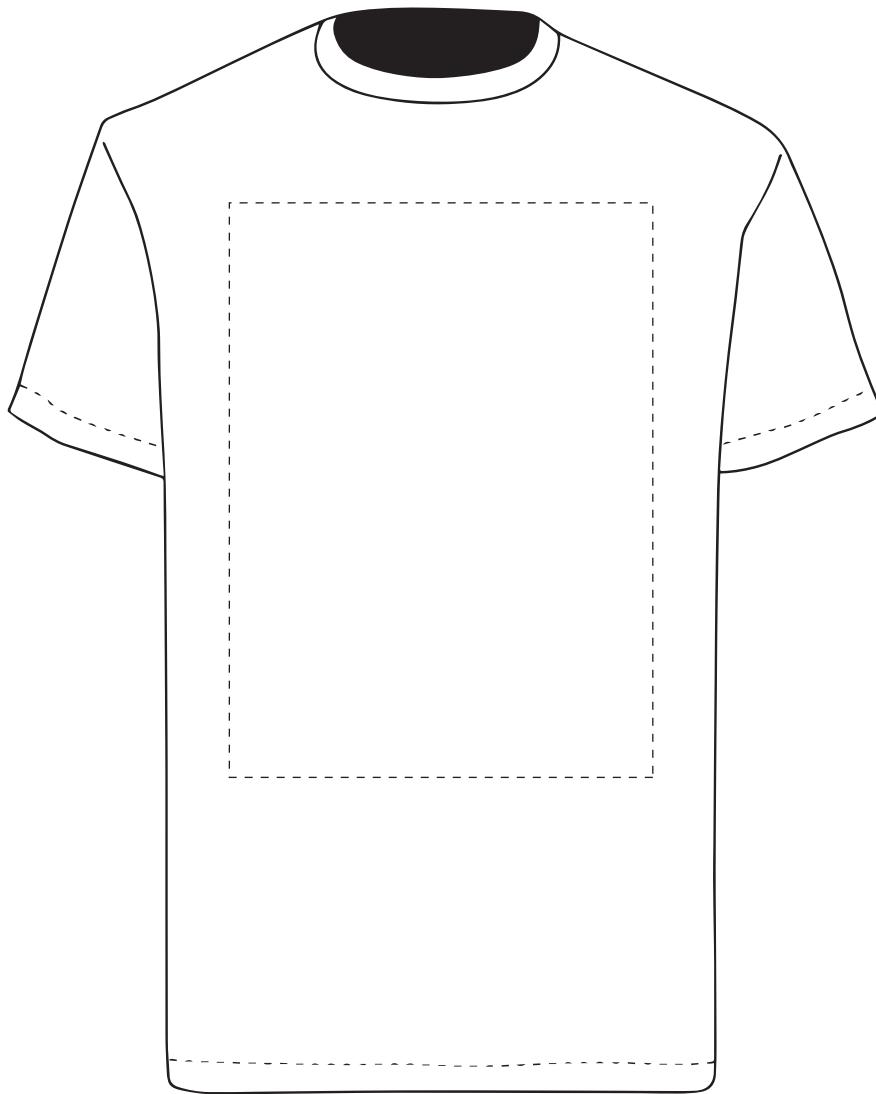

Your Ref:	Quantity:	Product Code: TF0002
Our Ref:	Version: 1	Product Colour: White

PRINTING CONCERNS: PRINT MAY DISCOLOUR

PRODUCT INFO: DUE TO THE NATURE OF THE PRODUCT THE PRINT POSITION MAY VARY BY 2 - 3 MM

PANTONE REFERENCE(S)

The dashed line is to demonstrate print area and will not appear on your printed item

- Colour 1
- Colour 1
- Colour 1
- Colour 1

ARTWORK SCALE 20%

ACTUAL ARTWORK SIZE:

Product Image for visualisation
- colours may vary