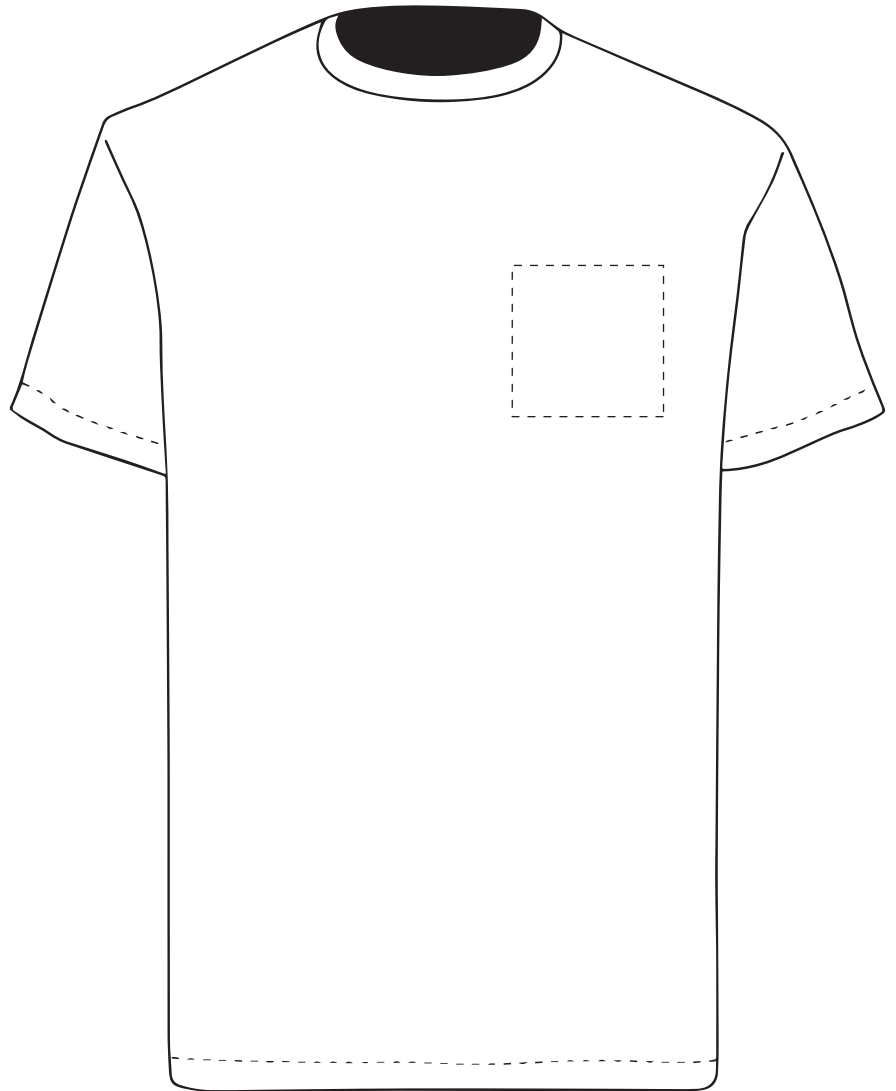

Your Ref:	Quantity:	Product Code: TF0002
Our Ref:	Version: 1	Product Colour: White

PRINTING CONCERNS: PRINT MAY DISCOLOUR

PRODUCT INFO: DUE TO THE NATURE OF THE PRODUCT THE PRINT POSITION MAY VARY BY 2 - 3 MM

PANTONE REFERENCE(S)

The dashed line is to demonstrate print area and will not appear on your printed item

- Colour 1
- Colour 1
- Colour 1
- Colour 1

ARTWORK SCALE 20%